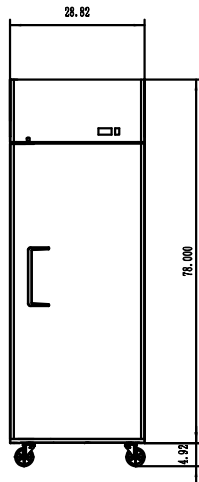

MODEL	DOORS	CAPACITY CU/FT	SHELVES	H/P	AMPS	VOLTAGE	ENERGY CONSUMPTION KWH/24 HR	PLUG TYPE	TEMP RANGE	EXTERIOR DIMENSIONS W X D X H*	INSIDE DIMENSIONS W X D X H**	PACKAGED DIMENSIONS W X D X H**	WEIGHT	PACKAGED WEIGHT
C-1R-LHH-HC	1 (left hinge)	23	3	1/4	3.5	115/60/1	1.3	 Nema 5-15P	+33° F (~) +41° F	28.8" x 31.5" x 82.92"	24" x 26.5" x 60.2"	30" x 34" x 85"	264 lbs.	284 lbs.
C-1R-HC	1	23	3	1/4	3.5	115/60/1	1.3	 Nema 5-15P	+33° F (~) +41° F	28.8" x 31.5" x 82.92"	24" x 26.5" x 60.2"	30" x 34" x 85"	264 lbs.	284 lbs.
C-2R-HC	2	49	6	1/3	5.6	115/60/1	2.1	 Nema 5-15P	+33° F (~) +41° F	51.7" x 31.5" x 82.87"	47" x 26.5" x 60.2"	53" x 35" x 85"	405 lbs.	420 lbs.
C-3R-HC	3	72	9	1/2	7.6	115/60/1	2.4	 Nema 5-15P	+33° F (~) +41° F	77.8" x 31.5" x 82.87"	74" x 26.5" x 60.2"	79" x 35" x 85"	557 lbs.	579 lbs.

* Total height includes casters

NOTE: MIGALI® RESERVES THE RIGHT TO CHANGE SPECIFICATIONS WITHOUT NOTICE

TOLL FREE: 800.852.5292
WEB: www.migali.com

DIMENSIONAL DRAWINGS

C-1R-HC

C-2R-HC

C-3R-HC

SIDE VIEW (1,2,3) DOOR MODELS