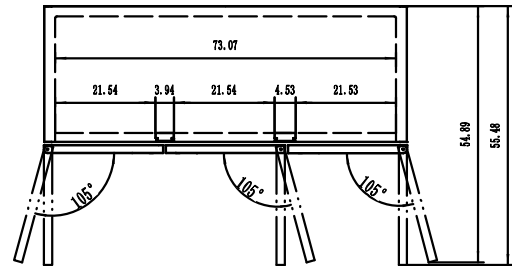

MODEL	DOORS	CAPACITY CU/FT	SHELVES	H/P	AMPS	VOLTAGE	ENERGY CONSUMPTION KWH/24 HR	PLUG TYPE	TEMP RANGE	EXTERIOR DIMENSIONS W X D X H*	INSIDE DIMENSIONS W X D X H**	PACKAGED DIMENSIONS W X D X H**	WEIGHT	PACKAGED WEIGHT
C-1R-LHH-HC	1 (left hinge)	23	3	1/4	3.5	115/60/1	1.3	 Nema 5-15P	+33° F (~) +41° F	28.8" x 31.5" x 82.92"	24" x 26.5" x 60.2"	30" x 34" x 85"	264 lbs.	284 lbs.
C-1R-HC	1	23	3	1/4	3.5	115/60/1	1.3	 Nema 5-15P	+33° F (~) +41° F	28.8" x 31.5" x 82.92"	24" x 26.5" x 60.2"	30" x 34" x 85"	264 lbs.	284 lbs.
C-2R-HC	2	49	6	1/3	5.6	115/60/1	2.1	 Nema 5-15P	+33° F (~) +41° F	51.7" x 31.5" x 82.87"	47" x 26.5" x 60.2"	53" x 35" x 85"	405 lbs.	420 lbs.
C-3R-HC	3	72	9	1/2	7.6	115/60/1	2.4	 Nema 5-15P	+33° F (~) +41° F	77.8" x 31.5" x 82.87"	74" x 26.5" x 60.2"	79" x 35" x 85"	557 lbs.	579 lbs.

* Total height includes casters

NOTE: MIGALI® RESERVES THE RIGHT TO CHANGE SPECIFICATIONS WITHOUT NOTICE

TOLL FREE: 800.852.5292
WEB: www.migali.com

DIMENSIONAL DRAWINGS

C-1R-HC

C-2R-HC

C-3R-HC

SIDE VIEW (1,2,3) DOOR MODELS