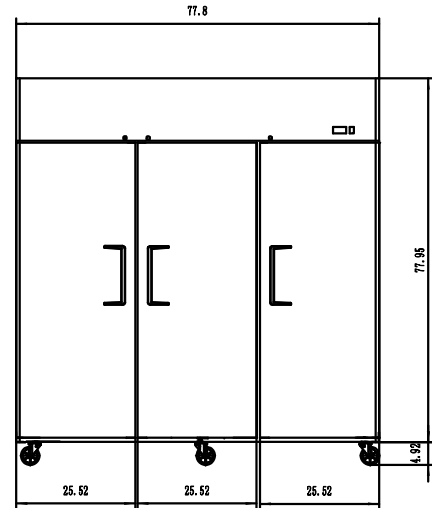

MODEL	DOORS	CAPACITY CU/FT	SHELVES	H/P	AMPS	VOLTAGE	ENERGY CONSUMPTION KWH/24 HR	PLUG TYPE	TEMP RANGE	EXTERIOR DIMENSIONS W X D X H*	INSIDE DIMENSIONS W X D X H**	PACKAGED DIMENSIONS W X D X H**	WEIGHT	PACKAGED WEIGHT
C-1R-LHH-HC	1 (left hinge)	23	3	1/4	3.5	115/60/1	1.3	 Nema 5-15P	+33° F (~) +41° F	28.8" x 31.5" x 82.92"	24" x 26.5" x 60.2"	30" x 34" x 85"	264 lbs.	284 lbs.
C-1R-HC	1	23	3	1/4	3.5	115/60/1	1.3	 Nema 5-15P	+33° F (~) +41° F	28.8" x 31.5" x 82.92"	24" x 26.5" x 60.2"	30" x 34" x 85"	264 lbs.	284 lbs.
C-2R-HC	2	49	6	1/3	5.6	115/60/1	2.1	 Nema 5-15P	+33° F (~) +41° F	51.7" x 31.5" x 82.87"	47" x 26.5" x 60.2"	53" x 35" x 85"	405 lbs.	420 lbs.
C-3R-HC	3	72	9	1/2	7.6	115/60/1	2.4	 Nema 5-15P	+33° F (~) +41° F	77.8" x 31.5" x 82.87"	74" x 26.5" x 60.2"	79" x 35" x 85"	557 lbs.	579 lbs.

* Total height includes casters

NOTE: MIGALI® RESERVES THE RIGHT TO CHANGE SPECIFICATIONS WITHOUT NOTICE

TOLL FREE: 800.852.5292
WEB: www.migali.com

DIMENSIONAL DRAWINGS

C-1R-HC

C-2R-HC

C-3R-HC

SIDE VIEW (1,2,3) DOOR MODELS