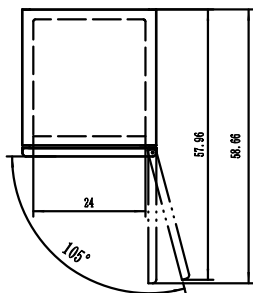

MODEL	DOORS	CAPACITY CU/FT	SHELVES	H/P	AMPS	VOLTAGE	ENERGY CONSUMPTION KWH/24 HR	PLUG TYPE	TEMP RANGE	EXTERIOR DIMENSIONS W X D X H*	INSIDE DIMENSIONS W X D X H**	PACKAGED DIMENSIONS W X D X H**	WEIGHT	PACKAGED WEIGHT
C-1R-LHH-HC	1 (left hinge)	23	3	1/4	3.5	115/60/1	1.3	 Nema 5-15P	+33° F (~) +41° F	28.8" x 31.5" x 82.92"	24" x 26.5" x 60.2"	30" x 34" x 85"	264 lbs.	284 lbs.
C-1R-HC	1	23	3	1/4	3.5	115/60/1	1.3	 Nema 5-15P	+33° F (~) +41° F	28.8" x 31.5" x 82.92"	24" x 26.5" x 60.2"	30" x 34" x 85"	264 lbs.	284 lbs.
C-2R-HC	2	49	6	1/3	5.6	115/60/1	2.1	 Nema 5-15P	+33° F (~) +41° F	51.7" x 31.5" x 82.87"	47" x 26.5" x 60.2"	53" x 35" x 85"	405 lbs.	420 lbs.
C-3R-HC	3	72	9	1/2	7.6	115/60/1	2.4	 Nema 5-15P	+33° F (~) +41° F	77.8" x 31.5" x 82.87"	74" x 26.5" x 60.2"	79" x 35" x 85"	557 lbs.	579 lbs.

* Total height includes casters

NOTE: MIGALI® RESERVES THE RIGHT TO CHANGE SPECIFICATIONS WITHOUT NOTICE

TOLL FREE: 800.852.5292
WEB: www.migali.com

DIMENSIONAL DRAWINGS

C-1R-HC

C-2R-HC

C-3R-HC

SIDE VIEW (1,2,3) DOOR MODELS