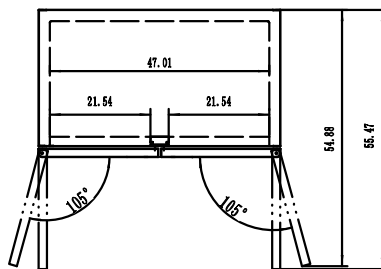

MODEL	DOORS	CAPACITY CU/FT	SHELVES	H/P	AMPS	VOLTAGE	ENERGY CONSUMPTION KWH/24 HR	PLUG TYPE	TEMP RANGE	EXTERIOR DIMENSIONS W X D X H*	INSIDE DIMENSIONS W X D X H**	PACKAGED DIMENSIONS W X D X H**	WEIGHT	PACKAGED WEIGHT
C-1R-LHH-HC	1 (left hinge)	23	3	1/4	3.5	115/60/1	1.3	 Nema 5-15P	+33° F (~) +41° F	28.8" x 31.5" x 82.92"	24" x 26.5" x 60.2"	30" x 34" x 85"	264 lbs.	284 lbs.
C-1R-HC	1	23	3	1/4	3.5	115/60/1	1.3	 Nema 5-15P	+33° F (~) +41° F	28.8" x 31.5" x 82.92"	24" x 26.5" x 60.2"	30" x 34" x 85"	264 lbs.	284 lbs.
C-2R-HC	2	49	6	1/3	5.6	115/60/1	2.1	 Nema 5-15P	+33° F (~) +41° F	51.7" x 31.5" x 82.87"	47" x 26.5" x 60.2"	53" x 35" x 85"	405 lbs.	420 lbs.
C-3R-HC	3	72	9	1/2	7.6	115/60/1	2.4	 Nema 5-15P	+33° F (~) +41° F	77.8" x 31.5" x 82.87"	74" x 26.5" x 60.2"	79" x 35" x 85"	557 lbs.	579 lbs.

* Total height includes casters

NOTE: MIGALI® RESERVES THE RIGHT TO CHANGE SPECIFICATIONS WITHOUT NOTICE

TOLL FREE: 800.852.5292
WEB: www.migali.com

DIMENSIONAL DRAWINGS

C-1R-HC

C-2R-HC

C-3R-HC

SIDE VIEW (1,2,3) DOOR MODELS