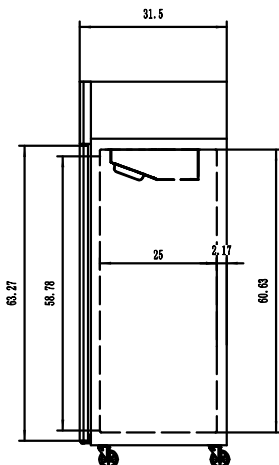

MODEL	DOORS	CAPACITY CU/FT	SHELVES	H/P	AMPS	VOLTAGE	ENERGY CONSUMPTION KWH/24 HR	PLUG TYPE	TEMP RANGE	EXTERIOR DIMENSIONS W X D X H*	INSIDE DIMENSIONS W X D X H**	PACKAGED DIMENSIONS W X D X H**	WEIGHT	PACKAGED WEIGHT
C-1R-LHH-HC	1 (left hinge)	23	3	1/4	3.5	115/60/1	1.3	 Nema 5-15P	+33° F (~) +41° F	28.8" x 31.5" x 82.92"	24" x 26.5" x 60.2"	30" x 34" x 85"	264 lbs.	284 lbs.
C-1R-HC	1	23	3	1/4	3.5	115/60/1	1.3	 Nema 5-15P	+33° F (~) +41° F	28.8" x 31.5" x 82.92"	24" x 26.5" x 60.2"	30" x 34" x 85"	264 lbs.	284 lbs.
C-2R-HC	2	49	6	1/3	5.6	115/60/1	2.1	 Nema 5-15P	+33° F (~) +41° F	51.7" x 31.5" x 82.87"	47" x 26.5" x 60.2"	53" x 35" x 85"	405 lbs.	420 lbs.
C-3R-HC	3	72	9	1/2	7.6	115/60/1	2.4	 Nema 5-15P	+33° F (~) +41° F	77.8" x 31.5" x 82.87"	74" x 26.5" x 60.2"	79" x 35" x 85"	557 lbs.	579 lbs.

* Total height includes casters

NOTE: MIGALI® RESERVES THE RIGHT TO CHANGE SPECIFICATIONS WITHOUT NOTICE

TOLL FREE: 800.852.5292
WEB: www.migali.com

DIMENSIONAL DRAWINGS

C-1R-HC

C-2R-HC

C-3R-HC

SIDE VIEW (1,2,3) DOOR MODELS