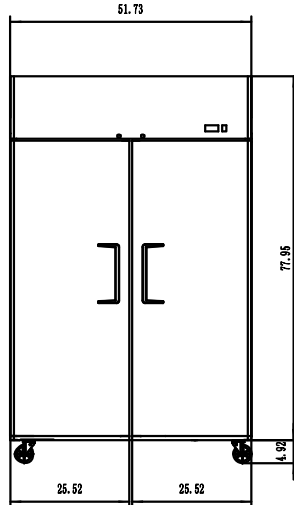

MODEL	DOORS	CAPACITY CU/FT	SHELVES	H/P	AMPS	VOLTAGE	ENERGY CONSUMPTION KWH/24 HR	PLUG TYPE	TEMP RANGE	EXTERIOR DIMENSIONS W X D X H*	INSIDE DIMENSIONS W X D X H**	PACKAGED DIMENSIONS W X D X H**	WEIGHT	PACKAGED WEIGHT
C-1R-LHH-HC	1 (left hinge)	23	3	1/4	3.5	115/60/1	1.3	 Nema 5-15P	+33° F (~) +41° F	28.8" x 31.5" x 82.92"	24" x 26.5" x 60.2"	30" x 34" x 85"	264 lbs.	284 lbs.
C-1R-HC	1	23	3	1/4	3.5	115/60/1	1.3	 Nema 5-15P	+33° F (~) +41° F	28.8" x 31.5" x 82.92"	24" x 26.5" x 60.2"	30" x 34" x 85"	264 lbs.	284 lbs.
C-2R-HC	2	49	6	1/3	5.6	115/60/1	2.1	 Nema 5-15P	+33° F (~) +41° F	51.7" x 31.5" x 82.87"	47" x 26.5" x 60.2"	53" x 35" x 85"	405 lbs.	420 lbs.
C-3R-HC	3	72	9	1/2	7.6	115/60/1	2.4	 Nema 5-15P	+33° F (~) +41° F	77.8" x 31.5" x 82.87"	74" x 26.5" x 60.2"	79" x 35" x 85"	557 lbs.	579 lbs.

* Total height includes casters

NOTE: MIGALI® RESERVES THE RIGHT TO CHANGE SPECIFICATIONS WITHOUT NOTICE

TOLL FREE: 800.852.5292
WEB: www.migali.com

DIMENSIONAL DRAWINGS

C-1R-HC

C-2R-HC

C-3R-HC

SIDE VIEW (1,2,3) DOOR MODELS