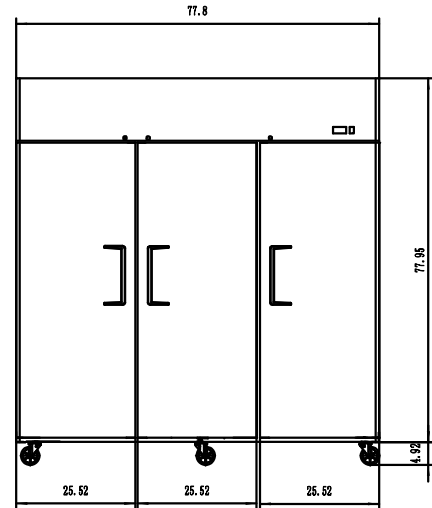

MODEL	DOORS	CAPACITY CU/FT	SHELVES	H/P	AMPS	VOLTAGE	ENERGY CONSUMPTION KWH/24 HR	PLUG TYPE	TEMP RANGE	EXTERIOR DIMENSIONS W X D X H*	INSIDE DIMENSIONS W X D X H**	PACKAGED DIMENSIONS W X D X H**	WEIGHT	PACKAGED WEIGHT
C-1R-LHH-HC	1 (left hinge)	23	3	1/4	3.5	115/60/1	1.3	 Nema 5-15P	+33° F (~) +41° F	28.8" x 31.5" x 82.92"	24" x 26.5" x 60.2"	30" x 34" x 85"	264 lbs.	284 lbs.
C-1R-HC	1	23	3	1/4	3.5	115/60/1	1.3	 Nema 5-15P	+33° F (~) +41° F	28.8" x 31.5" x 82.92"	24" x 26.5" x 60.2"	30" x 34" x 85"	264 lbs.	284 lbs.
C-2R-HC	2	49	6	1/3	5.6	115/60/1	2.1	 Nema 5-15P	+33° F (~) +41° F	51.7" x 31.5" x 82.87"	47" x 26.5" x 60.2"	53" x 35" x 85"	405 lbs.	420 lbs.
C-3R-HC	3	72	9	1/2	7.6	115/60/1	2.4	 Nema 5-15P	+33° F (~) +41° F	77.8" x 31.5" x 82.87"	74" x 26.5" x 60.2"	79" x 35" x 85"	557 lbs.	579 lbs.

* Total height includes casters

NOTE: MIGALI® RESERVES THE RIGHT TO CHANGE SPECIFICATIONS WITHOUT NOTICE

TOLL FREE: 800.852.5292
 WEB: www.migali.com

DIMENSIONAL DRAWINGS

C-1R-HC

C-2R-HC

C-3R-HC

SIDE VIEW (1,2,3) DOOR MODELS