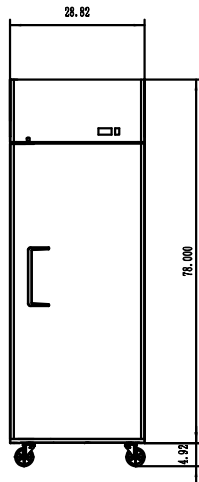

MODEL	DOORS	CAPACITY CU/FT	SHELVES	H/P	AMPS	VOLTAGE	ENERGY CONSUMPTION KWH/24 HR	PLUG TYPE	TEMP RANGE	EXTERIOR DIMENSIONS W X D X H*	INSIDE DIMENSIONS W X D X H**	PACKAGED DIMENSIONS W X D X H**	WEIGHT	PACKAGED WEIGHT
C-1R-LHH-HC	1 (left hinge)	23	3	1/4	3.5	115/60/1	1.3	 Nema 5-15P	+33° F (~) +41° F	28.8" x 31.5" x 82.92"	24" x 26.5" x 60.2"	30" x 34" x 85"	264 lbs.	284 lbs.
C-1R-HC	1	23	3	1/4	3.5	115/60/1	1.3	 Nema 5-15P	+33° F (~) +41° F	28.8" x 31.5" x 82.92"	24" x 26.5" x 60.2"	30" x 34" x 85"	264 lbs.	284 lbs.
C-2R-HC	2	49	6	1/3	5.6	115/60/1	2.1	 Nema 5-15P	+33° F (~) +41° F	51.7" x 31.5" x 82.87"	47" x 26.5" x 60.2"	53" x 35" x 85"	405 lbs.	420 lbs.
C-3R-HC	3	72	9	1/2	7.6	115/60/1	2.4	 Nema 5-15P	+33° F (~) +41° F	77.8" x 31.5" x 82.87"	74" x 26.5" x 60.2"	79" x 35" x 85"	557 lbs.	579 lbs.

* Total height includes casters

NOTE: MIGALI® RESERVES THE RIGHT TO CHANGE SPECIFICATIONS WITHOUT NOTICE

TOLL FREE: 800.852.5292
 WEB: www.migali.com

DIMENSIONAL DRAWINGS

C-1R-HC

C-2R-HC

C-3R-HC

SIDE VIEW (1,2,3) DOOR MODELS