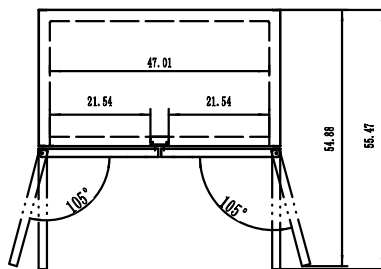

MODEL	DOORS	CAPACITY CU/FT	SHELVES	H/P	AMPS	VOLTAGE	ENERGY CONSUMPTION KWH/24 HR	PLUG TYPE	TEMP RANGE	EXTERIOR DIMENSIONS W X D X H*	INSIDE DIMENSIONS W X D X H**	PACKAGED DIMENSIONS W X D X H**	WEIGHT	PACKAGED WEIGHT
C-1R-LHH-HC	1 (left hinge)	23	3	1/4	3.5	115/60/1	1.3	 Nema 5-15P	+33° F (~) +41° F	28.8" x 31.5" x 82.92"	24" x 26.5" x 60.2"	30" x 34" x 85"	264 lbs.	284 lbs.
C-1R-HC	1	23	3	1/4	3.5	115/60/1	1.3	 Nema 5-15P	+33° F (~) +41° F	28.8" x 31.5" x 82.92"	24" x 26.5" x 60.2"	30" x 34" x 85"	264 lbs.	284 lbs.
C-2R-HC	2	49	6	1/3	5.6	115/60/1	2.1	 Nema 5-15P	+33° F (~) +41° F	51.7" x 31.5" x 82.87"	47" x 26.5" x 60.2"	53" x 35" x 85"	405 lbs.	420 lbs.
C-3R-HC	3	72	9	1/2	7.6	115/60/1	2.4	 Nema 5-15P	+33° F (~) +41° F	77.8" x 31.5" x 82.87"	74" x 26.5" x 60.2"	79" x 35" x 85"	557 lbs.	579 lbs.

* Total height includes casters

NOTE: MIGALI® RESERVES THE RIGHT TO CHANGE SPECIFICATIONS WITHOUT NOTICE

TOLL FREE: 800.852.5292
 WEB: www.migali.com

DIMENSIONAL DRAWINGS

C-1R-HC

C-2R-HC

C-3R-HC

SIDE VIEW (1,2,3) DOOR MODELS