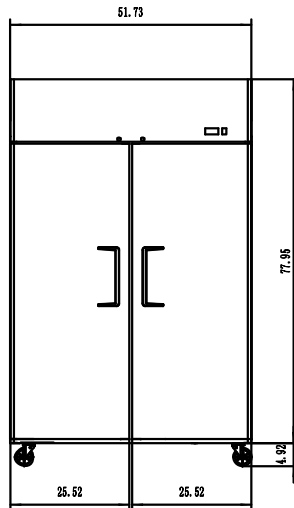

MODEL	DOORS	CAPACITY CU/FT	SHELVES	H/P	AMPS	VOLTAGE	ENERGY CONSUMPTION KWH/24 HR	PLUG TYPE	TEMP RANGE	EXTERIOR DIMENSIONS W X D X H*	INSIDE DIMENSIONS W X D X H**	PACKAGED DIMENSIONS W X D X H**	WEIGHT	PACKAGED WEIGHT
C-1R-LHH-HC	1 (left hinge)	23	3	1/4	3.5	115/60/1	1.3	 Nema 5-15P	+33° F (~) +41° F	28.8" x 31.5" x 82.92"	24" x 26.5" x 60.2"	30" x 34" x 85"	264 lbs.	284 lbs.
C-1R-HC	1	23	3	1/4	3.5	115/60/1	1.3	 Nema 5-15P	+33° F (~) +41° F	28.8" x 31.5" x 82.92"	24" x 26.5" x 60.2"	30" x 34" x 85"	264 lbs.	284 lbs.
C-2R-HC	2	49	6	1/3	5.6	115/60/1	2.1	 Nema 5-15P	+33° F (~) +41° F	51.7" x 31.5" x 82.87"	47" x 26.5" x 60.2"	53" x 35" x 85"	405 lbs.	420 lbs.
C-3R-HC	3	72	9	1/2	7.6	115/60/1	2.4	 Nema 5-15P	+33° F (~) +41° F	77.8" x 31.5" x 82.87"	74" x 26.5" x 60.2"	79" x 35" x 85"	557 lbs.	579 lbs.

* Total height includes casters

NOTE: MIGALI® RESERVES THE RIGHT TO CHANGE SPECIFICATIONS WITHOUT NOTICE

TOLL FREE: 800.852.5292
 WEB: www.migali.com

DIMENSIONAL DRAWINGS

C-1R-HC

C-2R-HC

C-3R-HC

SIDE VIEW (1,2,3) DOOR MODELS