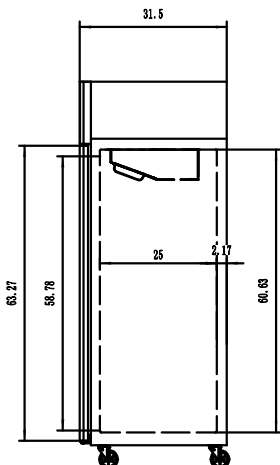

MODEL	DOORS	CAPACITY CU/FT	SHELVES	H/P	AMPS	VOLTAGE	ENERGY CONSUMPTION KWH/24 HR	PLUG TYPE	TEMP RANGE	EXTERIOR DIMENSIONS W X D X H*	INSIDE DIMENSIONS W X D X H**	PACKAGED DIMENSIONS W X D X H**	WEIGHT	PACKAGED WEIGHT
C-1R-LHH-HC	1 (left hinge)	23	3	1/4	3.5	115/60/1	1.3	 Nema 5-15P	+33° F (~) +41° F	28.8" x 31.5" x 82.92"	24" x 26.5" x 60.2"	30" x 34" x 85"	264 lbs.	284 lbs.
C-1R-HC	1	23	3	1/4	3.5	115/60/1	1.3	 Nema 5-15P	+33° F (~) +41° F	28.8" x 31.5" x 82.92"	24" x 26.5" x 60.2"	30" x 34" x 85"	264 lbs.	284 lbs.
C-2R-HC	2	49	6	1/3	5.6	115/60/1	2.1	 Nema 5-15P	+33° F (~) +41° F	51.7" x 31.5" x 82.87"	47" x 26.5" x 60.2"	53" x 35" x 85"	405 lbs.	420 lbs.
C-3R-HC	3	72	9	1/2	7.6	115/60/1	2.4	 Nema 5-15P	+33° F (~) +41° F	77.8" x 31.5" x 82.87"	74" x 26.5" x 60.2"	79" x 35" x 85"	557 lbs.	579 lbs.

* Total height includes casters

NOTE: MIGALI® RESERVES THE RIGHT TO CHANGE SPECIFICATIONS WITHOUT NOTICE

TOLL FREE: 800.852.5292
 WEB: www.migali.com

DIMENSIONAL DRAWINGS

C-1R-HC

C-2R-HC

C-3R-HC

SIDE VIEW (1,2,3) DOOR MODELS