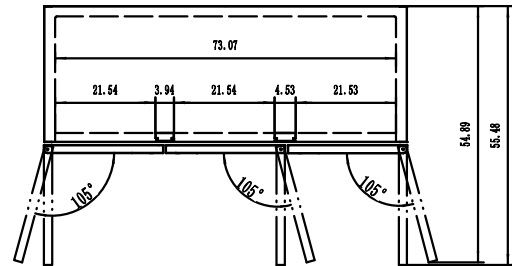

MODEL	DOORS	CAPACITY CU/FT	SHELVES	H/P	AMPS	VOLTAGE	ENERGY CONSUMPTION KWH/24 HR	PLUG TYPE	TEMP RANGE	EXTERIOR DIMENSIONS W X D X H*	INSIDE DIMENSIONS W X D X H**	PACKAGED DIMENSIONS W X D X H**	WEIGHT	PACKAGED WEIGHT
C-1R-LHH-HC	1 (left hinge)	23	3	1/4	3.5	115/60/1	1.3	 Nema 5-15P	+33° F (~) +41° F	28.8" x 31.5" x 82.92"	24" x 26.5" x 60.2"	30" x 34" x 85"	264 lbs.	284 lbs.
C-1R-HC	1	23	3	1/4	3.5	115/60/1	1.3	 Nema 5-15P	+33° F (~) +41° F	28.8" x 31.5" x 82.92"	24" x 26.5" x 60.2"	30" x 34" x 85"	264 lbs.	284 lbs.
C-2R-HC	2	49	6	1/3	5.6	115/60/1	2.1	 Nema 5-15P	+33° F (~) +41° F	51.7" x 31.5" x 82.87"	47" x 26.5" x 60.2"	53" x 35" x 85"	405 lbs.	420 lbs.
C-3R-HC	3	72	9	1/2	7.6	115/60/1	2.4	 Nema 5-15P	+33° F (~) +41° F	77.8" x 31.5" x 82.87"	74" x 26.5" x 60.2"	79" x 35" x 85"	557 lbs.	579 lbs.

* Total height includes casters

NOTE: MIGALI® RESERVES THE RIGHT TO CHANGE SPECIFICATIONS WITHOUT NOTICE

TOLL FREE: 800.852.5292
 WEB: www.migali.com

DIMENSIONAL DRAWINGS

C-1R-HC

C-2R-HC

C-3R-HC

SIDE VIEW (1,2,3) DOOR MODELS