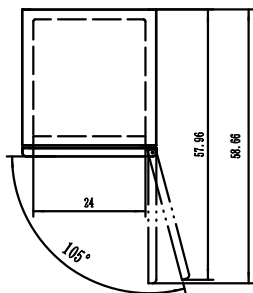

MODEL	DOORS	CAPACITY CU/FT	SHELVES	H/P	AMPS	VOLTAGE	ENERGY CONSUMPTION KWH/24 HR	PLUG TYPE	TEMP RANGE	EXTERIOR DIMENSIONS W X D X H*	INSIDE DIMENSIONS W X D X H**	PACKAGED DIMENSIONS W X D X H**	WEIGHT	PACKAGED WEIGHT
C-1R-LHH-HC	1 (left hinge)	23	3	1/4	3.5	115/60/1	1.3	 Nema 5-15P	+33° F (~) +41° F	28.8" x 31.5" x 82.92"	24" x 26.5" x 60.2"	30" x 34" x 85"	264 lbs.	284 lbs.
C-1R-HC	1	23	3	1/4	3.5	115/60/1	1.3	 Nema 5-15P	+33° F (~) +41° F	28.8" x 31.5" x 82.92"	24" x 26.5" x 60.2"	30" x 34" x 85"	264 lbs.	284 lbs.
C-2R-HC	2	49	6	1/3	5.6	115/60/1	2.1	 Nema 5-15P	+33° F (~) +41° F	51.7" x 31.5" x 82.87"	47" x 26.5" x 60.2"	53" x 35" x 85"	405 lbs.	420 lbs.
C-3R-HC	3	72	9	1/2	7.6	115/60/1	2.4	 Nema 5-15P	+33° F (~) +41° F	77.8" x 31.5" x 82.87"	74" x 26.5" x 60.2"	79" x 35" x 85"	557 lbs.	579 lbs.

* Total height includes casters

NOTE: MIGALI® RESERVES THE RIGHT TO CHANGE SPECIFICATIONS WITHOUT NOTICE

TOLL FREE: 800.852.5292
 WEB: www.migali.com

DIMENSIONAL DRAWINGS

C-1R-HC

C-2R-HC

C-3R-HC

SIDE VIEW (1,2,3) DOOR MODELS